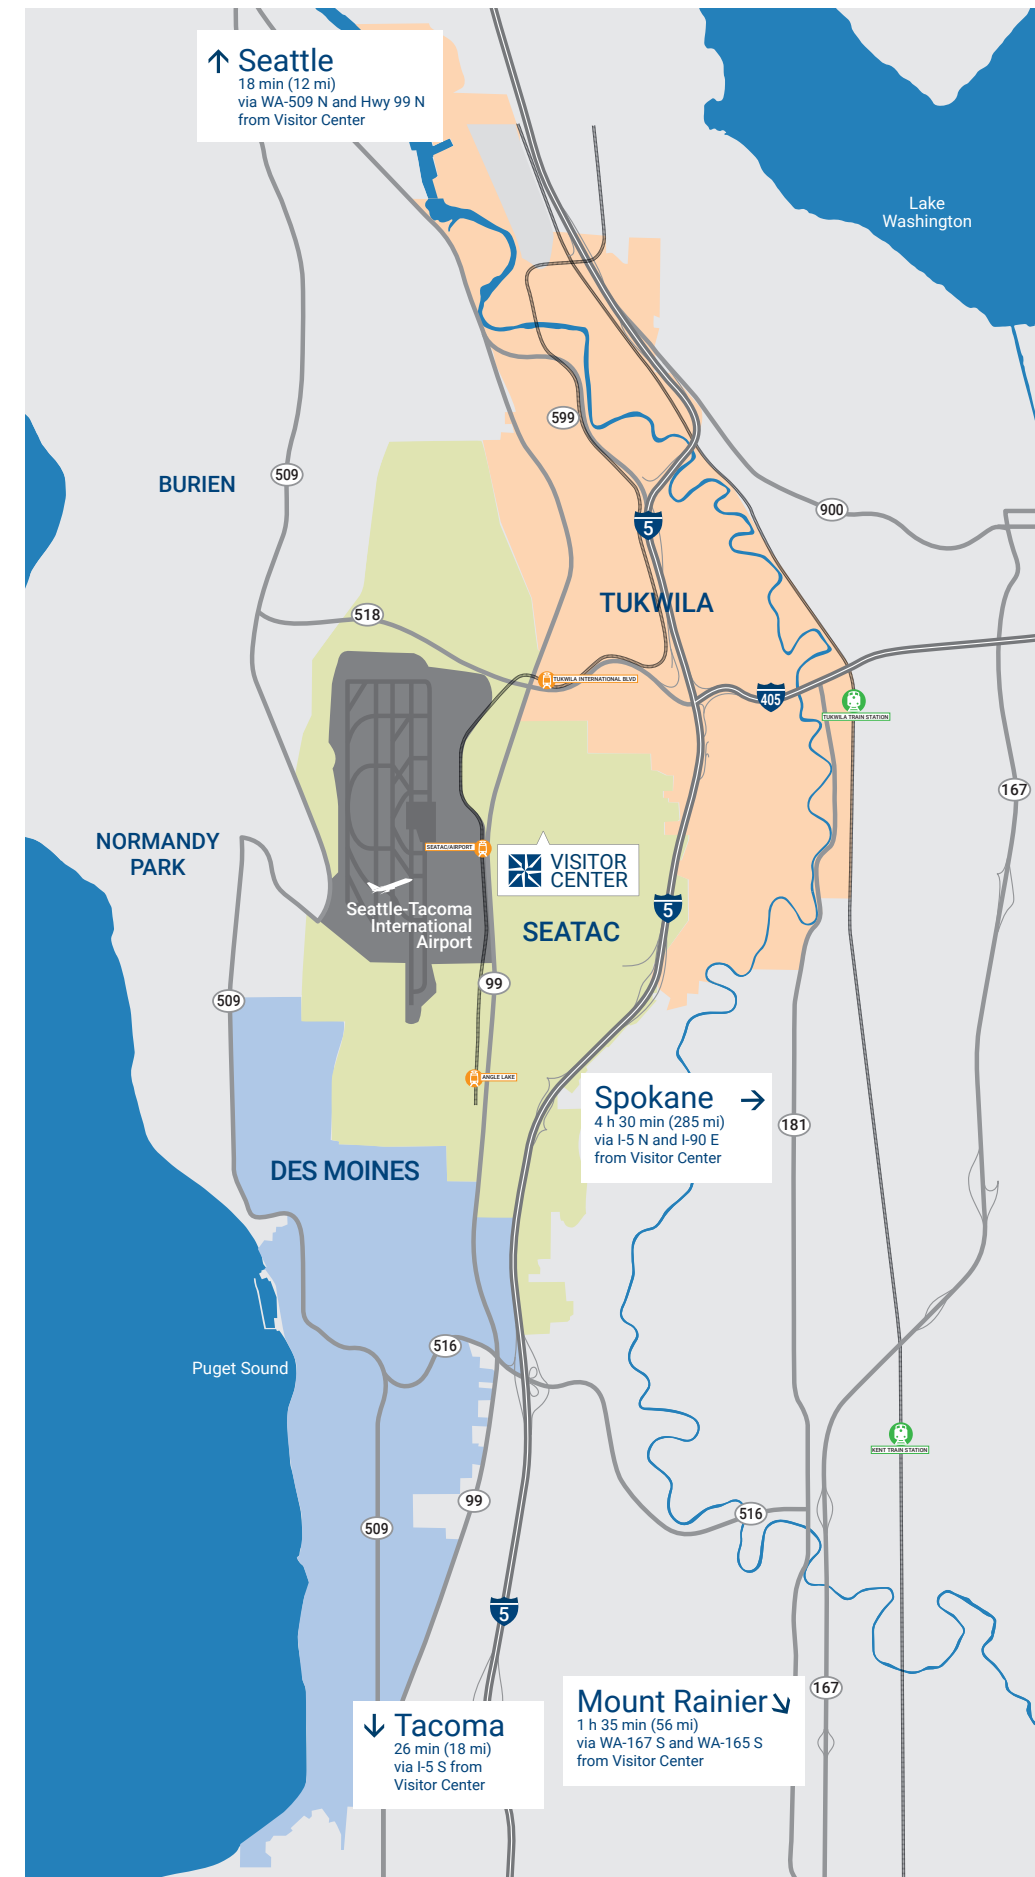

AND THERE IS SO MUCH TO SEE AND DO!

100+ Full-Service Restaurants

60+ Area Hotels

250+ Retail Stores

Over 70 Attractions

GREAT MEETINGS HAPPEN IN SEATTLE'S BACKYARD!

IDEALLY LOCATED

AFFORDABLE

PLAN YOUR NEXT MEETING WITH US!

Contact **Noelle Khim**,
Business Development Manager
at Seattle Southside RTA.

Noelle@SeattleSouthside.com
206.686.7262

WE HAVE THE IDEAL SPACE FOR YOUR EVENT.

VENUE	SLEEPING ROOMS	FUNCTION SPACE (SF)	LARGEST SPACE (SF)
The Museum of Flight	-	141,000*	62,900
Bowlero Bowl	-	51,000*	2,400
DoubleTree by Hilton Hotel Seattle Airport	850	40,000	13,600
Hilton Seattle Airport & Conference Center	396	40,000	11,000
Marriott Seattle Airport	459	23,029	7,500
Hotel Interurban	189	18,990	4,869
Cedarbrook Lodge	167	18,100	4,330
Crowne Plaza Seattle Airport	260	13,529	4,524
DoubleTree Suites by Hilton Hotel Seattle Airport - Southcenter	219	12,377	6,100
Des Moines Beach Park Event Center	-	11,000*	3,500
Four Points by Sheraton Seattle Airport South	225	10,000	4,327
Embassy Suites Seattle-Tacoma International Airport	238	9,827	2,570
Red Lion Hotel Seattle Airport Sea-Tac	144	4,500	1,600
Radisson Hotel Seattle Airport	204	4,027	1,950
Starfire Sports	-	3,800**	1,243
Billy Baroo's at Foster Golf Links	-	3,629	2,125
Clarion Hotel Seattle Airport	215	2,412	1,520
Courtyard by Marriott Seattle Sea-Tac Area	211	2,300	675
Hampton Inn & Suites Seattle-Airport/28th Ave	218	1,932	1,288
Odin Brewing Company	-	1,650*	550
Comfort Suites Seattle Airport	138	1,596	1,300
SeaTac 13 Coins	-	1,390*	532

* reflects full facility buyout
 ** reflects full facility buyout (+54 acres outdoor)

GETTING HERE IS EASY.

SEATTLE-TACOMA INTERNATIONAL AIRPORT

90+ Non-Stop Domestic Destinations

29 Non-Stop International Destinations

32 Airlines Serve the Region

TRAVEL TIME FROM SEATTLE-TACOMA INTERNATIONAL AIRPORT TO DOWNTOWN SEATTLE

25 Minutes Via Car

30 Minutes Via Light Rail

MeetInSeattleSouthside.com