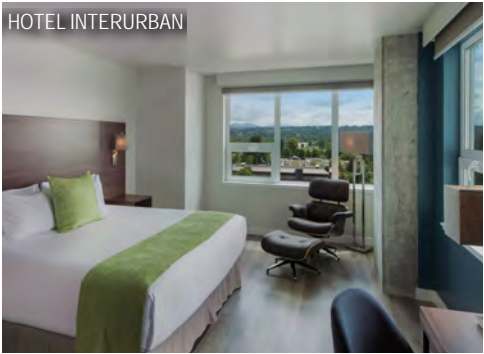

60+ Area Hotels